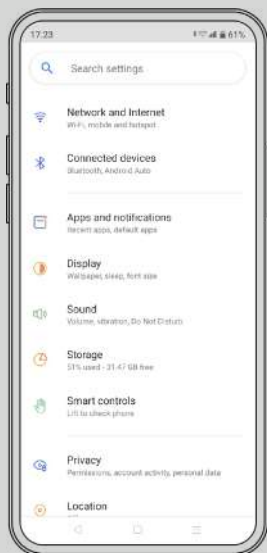

# Rules for configuring the SMS settings on devices

Select your device

---

1. Apps and notifications
2. Special app access
3. Premium SMS access
4. Messages
5. Always allow

**\*After configuring the SMS settings on all mobile phone models, you must restart it.**

1. Apps and notifications
2. Advanced
3. Special app access
4. Premium SMS access
5. Mesajlar
6. Always allow

**\*After configuring the SMS settings on all mobile phone models, you must restart it.**

1. Settings
2. Privacy protection
3. Special permissions
4. Premium SMS access
5. Messages
6. Always allow