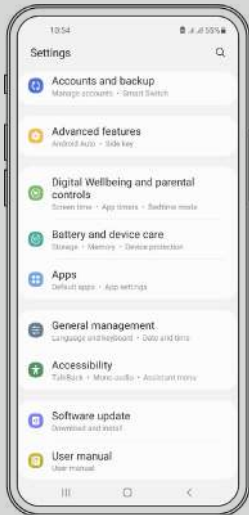

# Rules for configuring the SMS settings on devices

Select your device

---

1. Apps and notifications
2. Special app access
3. Premium SMS access
4. Messages
5. Always allow

**\*After configuring the SMS settings on all mobile phone models, you must restart it.**

1. Apps and notifications
2. Advanced
3. Special app access
4. Premium SMS access
5. Mesajlar
6. Always allow

**\*After configuring the SMS settings on all mobile phone models, you must restart it.**

1. Settings
2. Privacy protection
3. Special permissions
4. Premium SMS access
5. Messages
6. Always allow

**\*After configuring the SMS settings on all mobile phone models, you must restart it.**

1. Apps
2. All
3. Messages
4. Permission details
5. Send premium SMS
6. Always allow

**\*After configuring the SMS settings on all mobile phone models, you must restart it.**

1. Settings
2. Apps
3. 3 dots in the top right corner (Functions)
4. Special access
5. Use premium text message services
6. Messages
7. Always allow

**\*After configuring the SMS settings on all mobile phone models, you must restart it.**