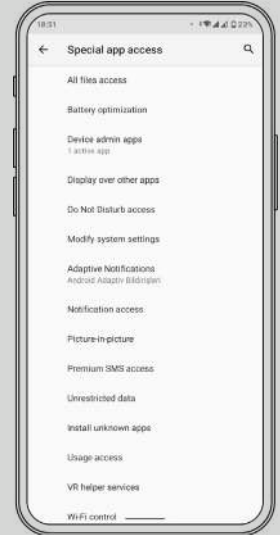

# Rules for configuring the SMS settings on devices

Select your device

---

1. Apps and notifications
2. Special app access
3. Premium SMS access
4. Messages
5. Always allow

**\*After configuring the SMS settings on all mobile phone models, you must restart it.**

1. Apps and notifications
2. Advanced
3. Special app access
4. Premium SMS access
5. Mesajlar
6. Always allow

**\*After configuring the SMS settings on all mobile phone models, you must restart it.**

1. Settings
2. Privacy protection
3. Special permissions
4. Premium SMS access
5. Messages
6. Always allow