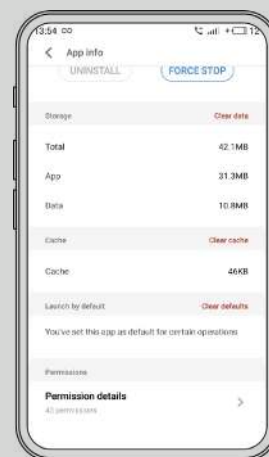

1. Apps
2. All
3. Messages
4. Permission details
5. Send premium SMS
6. Always allow

*After configuring the SMS settings on all mobile phone models, you must restart it.