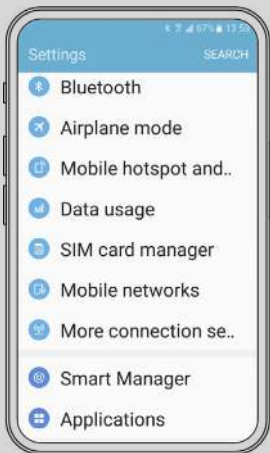

1. Apps and notifications
2. Advanced
3. Special app access
4. Premium SMS access
5. Mesajlar
6. Always allow

**\*After configuring the SMS settings on all mobile phone models, you must restart it.**

1. Settings
2. Privacy protection
3. Special permissions
4. Premium SMS access
5. Messages
6. Always allow

**\*After configuring the SMS settings on all mobile phone models, you must restart it.**

1. Apps
2. All
3. Messages
4. Permission details
5. Send premium SMS
6. Always allow

**\*After configuring the SMS settings on all mobile phone models, you must restart it.**

1. Settings
2. Apps
3. 3 dots in the top right corner (Functions)
4. Special access
5. Use premium text message services
6. Messages
7. Always allow

**\*After configuring the SMS settings on all mobile phone models, you must restart it.**

1. Settings
2. Applications
3. 3 dots in the top right corner (Functions)
4. Show system apps
5. Message service
6. Permissions

**\*After configuring the SMS settings on all mobile phone models, you must restart it.**