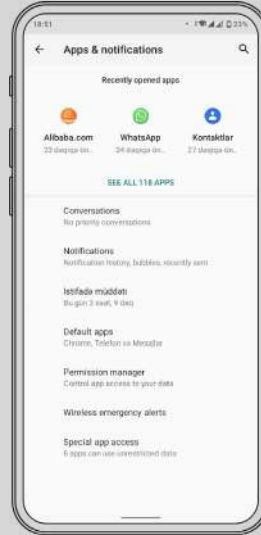

# Rules for configuring the SMS settings on devices

Select your device

---

1. Apps and notifications
2. Special app access
3. Premium SMS access
4. Messages
5. Always allow

**\*After configuring the SMS settings on all mobile phone models, you must restart it.**

1. Apps and notifications
2. Advanced
3. Special app access
4. Premium SMS access
5. Mesajlar
6. Always allow

**\*After configuring the SMS settings on all mobile phone models, you must restart it.**

1. Settings
2. Privacy protection
3. Special permissions
4. Premium SMS access
5. Messages
6. Always allow