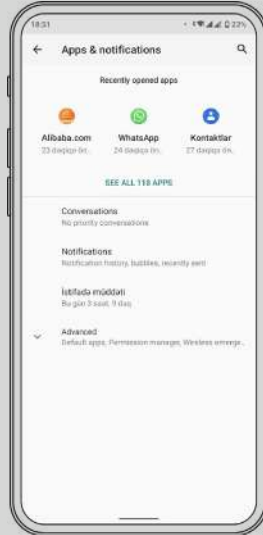

# Rules for configuring the SMS settings on devices

Select your device

---

1. Apps and notifications
2. Special app access
3. Premium SMS access
4. Messages
5. Always allow

**\*After configuring the SMS settings on all mobile phone models, you must restart it.**

1. Apps and notifications
2. Advanced
3. Special app access
4. Premium SMS access
5. Mesajlar
6. Always allow

**\*After configuring the SMS settings on all mobile phone models, you must restart it.**

1. Settings
2. Privacy protection
3. Special permissions
4. Premium SMS access
5. Messages
6. Always allow