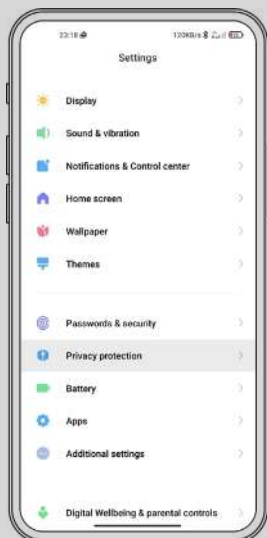

# Rules for configuring the SMS settings on devices

Select your device

---

1. Apps and notifications
2. Special app access
3. Premium SMS access
4. Messages
5. Always allow

**\*After configuring the SMS settings on all mobile phone models, you must restart it.**

1. Apps and notifications
2. Advanced
3. Special app access
4. Premium SMS access
5. Mesajlar
6. Always allow

**\*After configuring the SMS settings on all mobile phone models, you must restart it.**

1. Settings
2. Privacy protection
3. Special permissions
4. Premium SMS access
5. Messages
6. Always allow

1. Settings
2. Apps
3. 3 dots in the top right corner (Functions)
4. Special access
5. Use premium text message services
6. Messages
7. Always allow

**\*After configuring the SMS settings on all mobile phone models, you must restart it.**