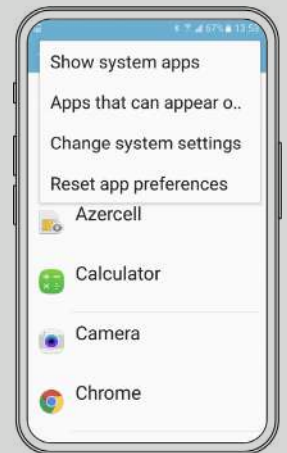

1. Apps and notifications
2. Advanced
3. Special app access
4. Premium SMS access
5. Mesajlar
6. Always allow

**\*After configuring the SMS settings on all mobile phone models, you must restart it.**

1. Settings
2. Privacy protection
3. Special permissions
4. Premium SMS access
5. Messages
6. Always allow

**\*After configuring the SMS settings on all mobile phone models, you must restart it.**

1. Apps
2. All
3. Messages
4. Permission details
5. Send premium SMS
6. Always allow

**\*After configuring the SMS settings on all mobile phone models, you must restart it.**

1. Settings
2. Apps
3. 3 dots in the top right corner (Functions)
4. Special access
5. Use premium text message services
6. Messages
7. Always allow

**\*After configuring the SMS settings on all mobile phone models, you must restart it.**

1. Settings
2. Applications
3. 3 dots in the top right corner (Functions)
4. Show system apps
5. Message service
6. Permissions

**\*After configuring the SMS settings on all mobile phone models, you must restart it.**