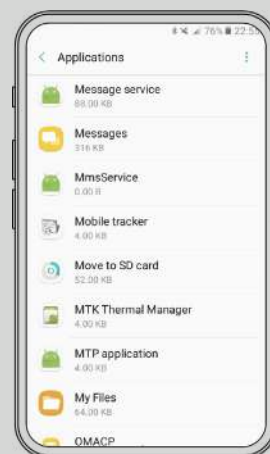

1. Apps and notifications
2. Advanced
3. Special app access
4. Premium SMS access
5. Mesajlar
6. Always allow

**\*After configuring the SMS settings on all mobile phone models, you must restart it.**

1. Settings
2. Privacy protection
3. Special permissions
4. Premium SMS access
5. Messages
6. Always allow

**\*After configuring the SMS settings on all mobile phone models, you must restart it.**

1. Apps
2. All
3. Messages
4. Permission details
5. Send premium SMS
6. Always allow

**\*After configuring the SMS settings on all mobile phone models, you must restart it.**

1. Settings
2. Apps
3. 3 dots in the top right corner (Functions)
4. Special access
5. Use premium text message services
6. Messages
7. Always allow

**\*After configuring the SMS settings on all mobile phone models, you must restart it.**

1. Settings
2. Applications
3. 3 dots in the top right corner (Functions)
4. Show system apps
5. Message service
6. Permissions

**\*After configuring the SMS settings on all mobile phone models, you must restart it.**