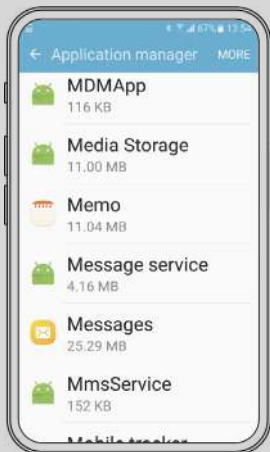

1. Applications
2. Application manager
3. More
4. Show system apps
5. Message service
6. Send premium text messages
7. Always allow

*After configuring the SMS settings on all mobile phone models, you must restart it.