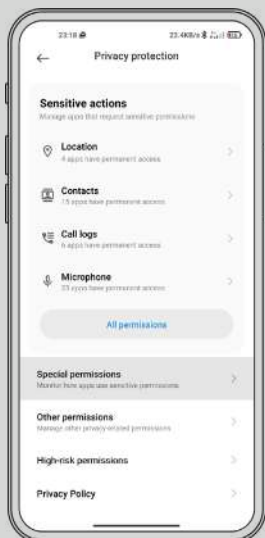

# Rules for configuring the SMS settings on devices

Select your device

---

1. Apps and notifications
2. Special app access
3. Premium SMS access
4. Messages
5. Always allow

**\*After configuring the SMS settings on all mobile phone models, you must restart it.**

1. Apps and notifications
2. Advanced
3. Special app access
4. Premium SMS access
5. Mesajlar
6. Always allow

**\*After configuring the SMS settings on all mobile phone models, you must restart it.**

1. Settings
2. Privacy protection
3. Special permissions
4. Premium SMS access
5. Messages
6. Always allow