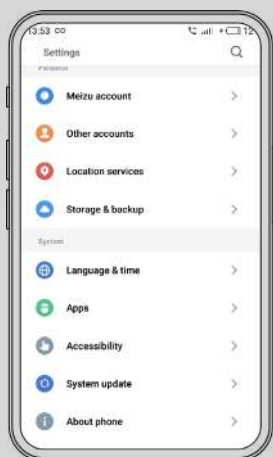

1. Apps
2. All
3. Messages
4. Permission details
5. Send premium SMS
6. Always allow

*After configuring the SMS settings on all mobile phone models, you must restart it.