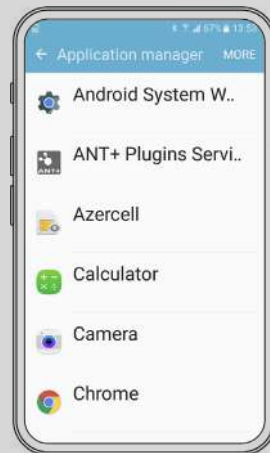

1. Apps and notifications
2. Advanced
3. Special app access
4. Premium SMS access
5. Mesajlar
6. Always allow

**\*After configuring the SMS settings on all mobile phone models, you must restart it.**

1. Settings
2. Privacy protection
3. Special permissions
4. Premium SMS access
5. Messages
6. Always allow

**\*After configuring the SMS settings on all mobile phone models, you must restart it.**

1. Apps
2. All
3. Messages
4. Permission details
5. Send premium SMS
6. Always allow

**\*After configuring the SMS settings on all mobile phone models, you must restart it.**

1. Settings
2. Apps
3. 3 dots in the top right corner (Functions)
4. Special access
5. Use premium text message services
6. Messages
7. Always allow

**\*After configuring the SMS settings on all mobile phone models, you must restart it.**

1. Settings
2. Applications
3. 3 dots in the top right corner (Functions)
4. Show system apps
5. Message service
6. Permissions

**\*After configuring the SMS settings on all mobile phone models, you must restart it.**