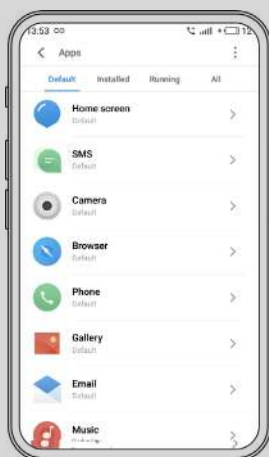

1. Apps
2. All
3. Messages
4. Permission details
5. Send premium SMS
6. Always allow

*After configuring the SMS settings on all mobile phone models, you must restart it.