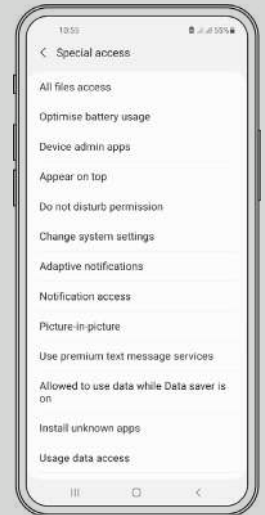

# Rules for configuring the SMS settings on devices

Select your device

---

1. Apps and notifications
2. Special app access
3. Premium SMS access
4. Messages
5. Always allow

**\*After configuring the SMS settings on all mobile phone models, you must restart it.**

1. Apps and notifications
2. Advanced
3. Special app access
4. Premium SMS access
5. Mesajlar
6. Always allow

**\*After configuring the SMS settings on all mobile phone models, you must restart it.**

1. Settings
2. Privacy protection
3. Special permissions
4. Premium SMS access
5. Messages
6. Always allow

1. Settings
2. Apps
3. 3 dots in the top right corner (Functions)
4. Special access
5. Use premium text message services
6. Messages
7. Always allow

**\*After configuring the SMS settings on all mobile phone models, you must restart it.**