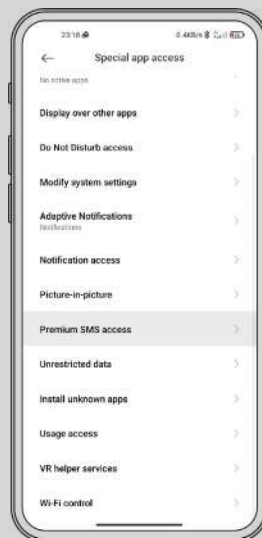

# Rules for configuring the SMS settings on devices

Select your device

---

1. Apps and notifications
2. Special app access
3. Premium SMS access
4. Messages
5. Always allow

**\*After configuring the SMS settings on all mobile phone models, you must restart it.**

1. Apps and notifications
2. Advanced
3. Special app access
4. Premium SMS access
5. Mesajlar
6. Always allow

**\*After configuring the SMS settings on all mobile phone models, you must restart it.**

1. Settings
2. Privacy protection
3. Special permissions
4. Premium SMS access
5. Messages
6. Always allow