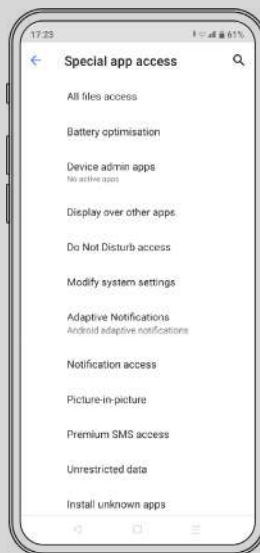

# Rules for configuring the SMS settings on devices

Select your device

---

1. Apps and notifications
2. Special app access
3. Premium SMS access
4. Messages
5. Always allow

**\*After configuring the SMS settings on all mobile phone models, you must restart it.**

1. Apps and notifications
2. Advanced
3. Special app access
4. Premium SMS access
5. Mesajlar
6. Always allow

**\*After configuring the SMS settings on all mobile phone models, you must restart it.**

1. Settings
2. Privacy protection
3. Special permissions
4. Premium SMS access
5. Messages
6. Always allow