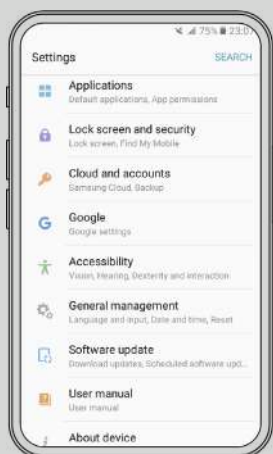

**\*After configuring the SMS settings on all mobile phone models, you must restart it.**

1. Apps
2. All
3. Messages
4. Permission details
5. Send premium SMS
6. Always allow

**\*After configuring the SMS settings on all mobile phone models, you must restart it.**

1. Settings
2. Apps
3. 3 dots in the top right corner (Functions)
4. Special access
5. Use premium text message services
6. Messages
7. Always allow

**\*After configuring the SMS settings on all mobile phone models, you must restart it.**