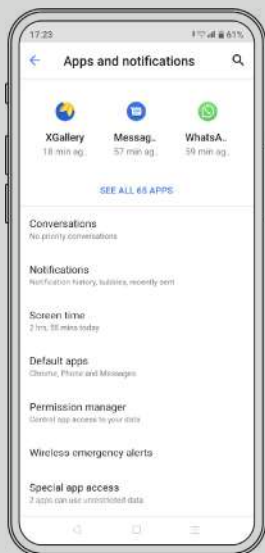

# Rules for configuring the SMS settings on devices

Select your device

---

1. Apps and notifications
2. Special app access
3. Premium SMS access
4. Messages
5. Always allow

**\*After configuring the SMS settings on all mobile phone models, you must restart it.**

1. Apps and notifications
2. Advanced
3. Special app access
4. Premium SMS access
5. Mesajlar
6. Always allow

**\*After configuring the SMS settings on all mobile phone models, you must restart it.**

1. Settings
2. Privacy protection
3. Special permissions
4. Premium SMS access
5. Messages
6. Always allow