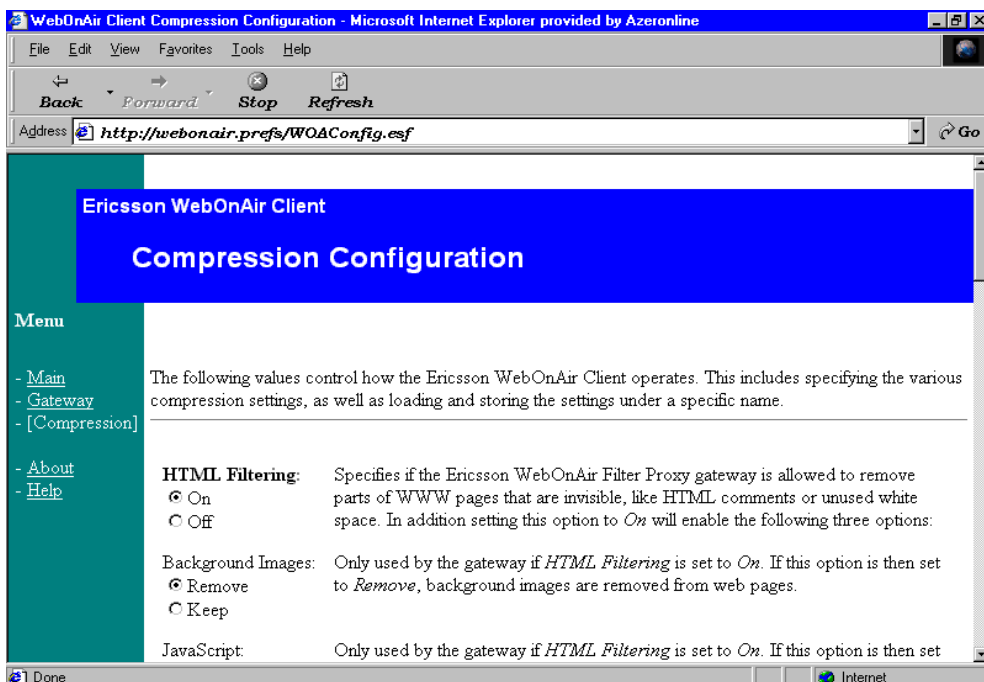

3. Access & Operation of Azercell HSI service

1. From *Dial-up Networking* of Windows select *Make New Connection* and fill in appropriate data.
2. Enter **7575222** into *Phone number* field.
3. Enter **webuser** and **web2000** into *User name* and *Password* fields accordingly.
4. If WOA client not currently running, start it from *Start* button submenus, adjust parameters up to customer preference (refer to *Configuration & Help* submenus from Taskbar icon)
5. Double-click on dial-up connection icon to establish an Internet connection.
6. If you do not want to use WOA filtering but require caching, please double-click on WOA icon on Taskbar to deactivate it.
7. If you want to completely by-pass WOA service including Server Web Caching, double-click on WOA icon on Taskbar and exit WOA application.
8. To uninstall WOA application from your PC, use only the *Add/Remove Programs* submenu from Windows *Control Panel* menu.