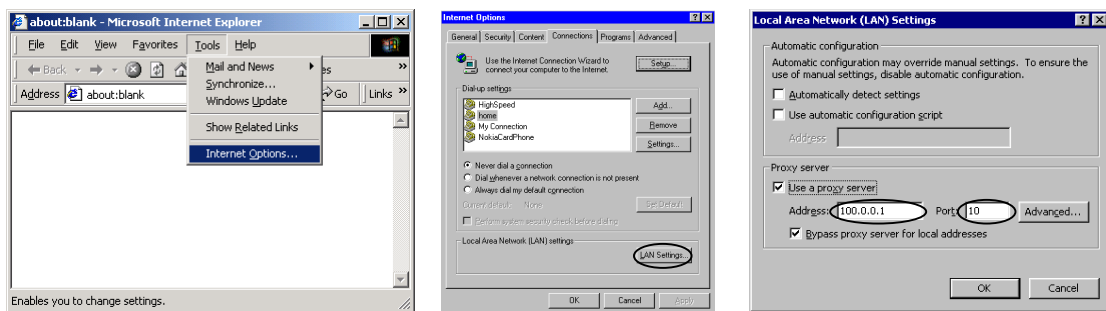

2. Installation & Configuration

Please follow instructions below to install **WebOnAir™ (WOA) Filter Proxy**.

1. If you are currently using any other Proxy Server, please enter your Internet Explorer settings menu and note down current settings, as they might be needed if you decide to restore your initial settings. In this case you will also have to note WOA proxy settings to be able to come back to using WOA – it is:

Address – 127.0.0.1 Port – 8181

For example, with MS IE5.0: