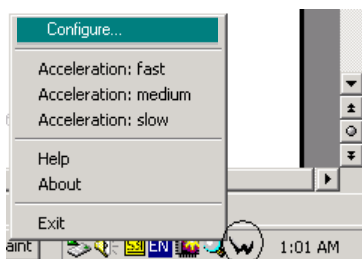

2. Open the *WebOnAir.exe* file and install it on your computer following instructions.

3. Right-click on WOA icon placed at Taskbar and enter Configuration menu.