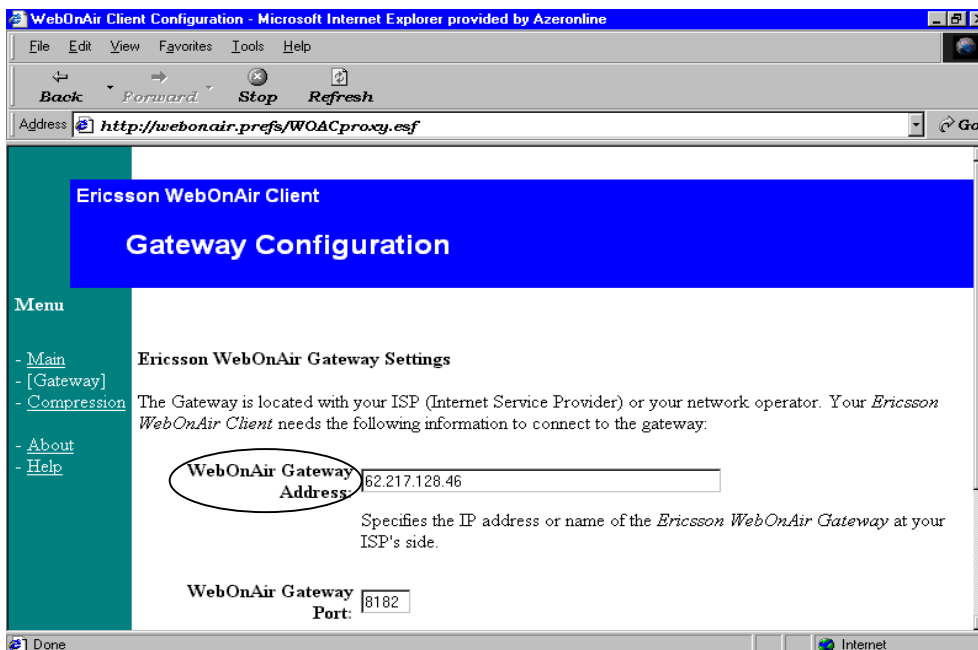

5. Enter the WOA Gateway address, *62.217.128.46*, into the field “**WebOnAir Gateway Address:**” and press *Apply*.