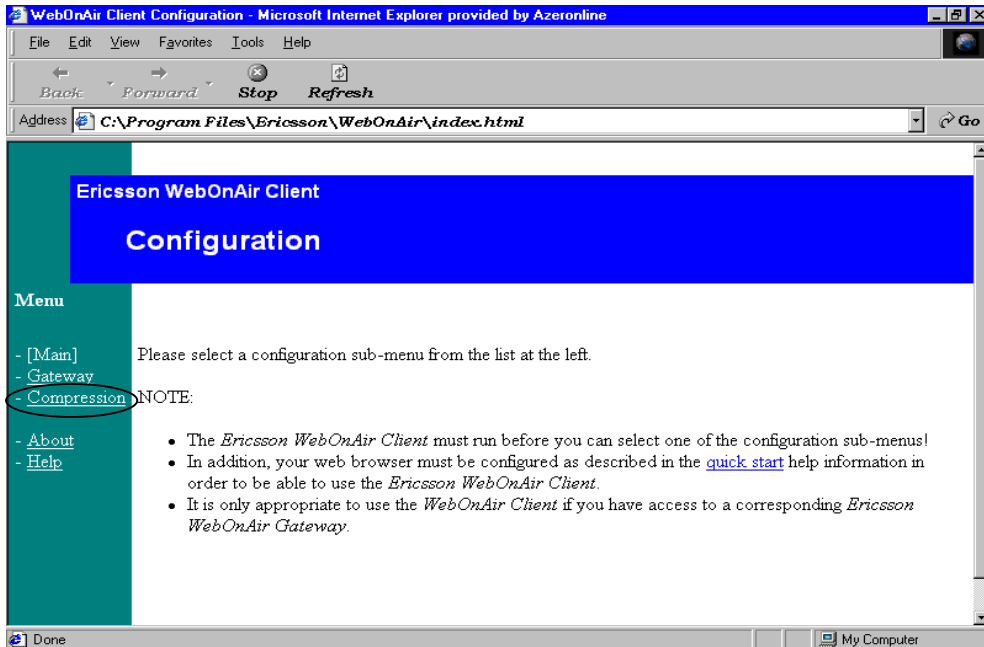

6. Select *Compression* menu.